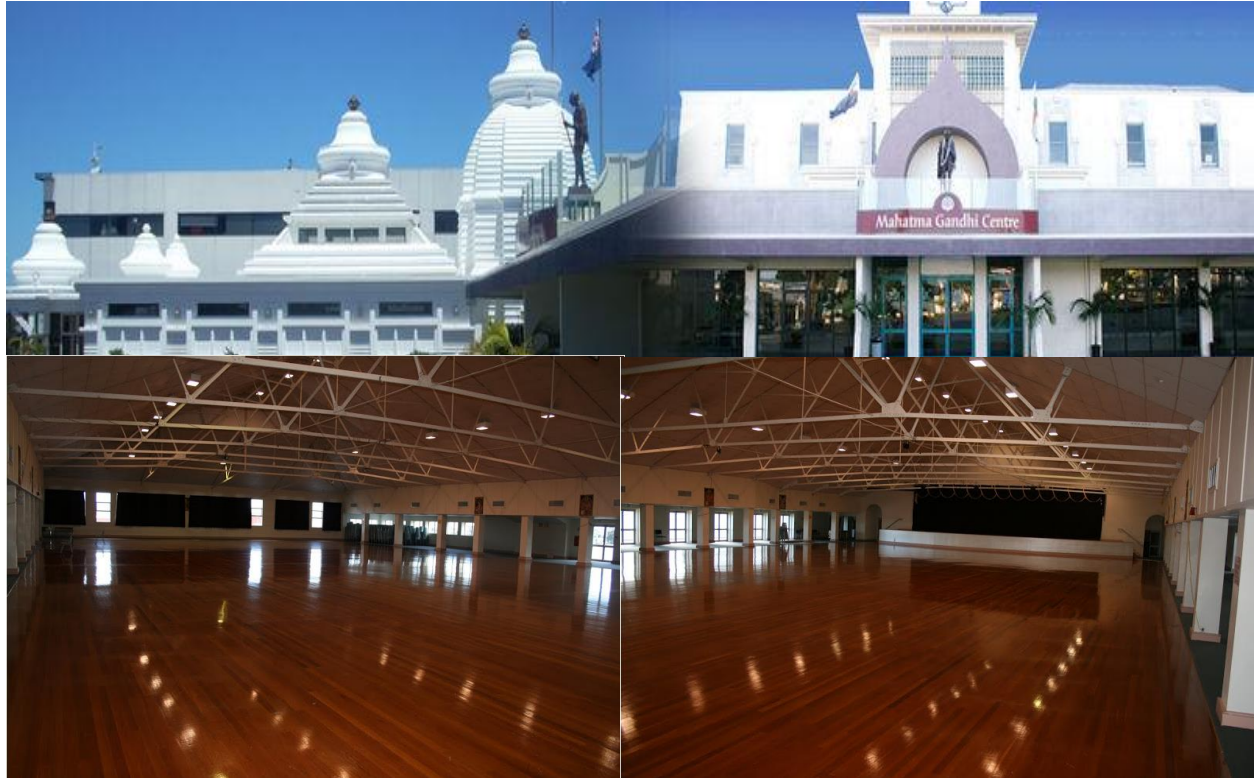

# Mahatma Gandhi Centre

145 New North Road, Eden Terrace, Auckland 1021

## CAPACITY

Main Auditorium:  
Standing 1,200 guests  
Seated 700 guests  
Dining Hall – 300 guests

## RATES

6am - Midnight  
Main Hall, Dining Hall & Kitchen Areas -  
\$7,000