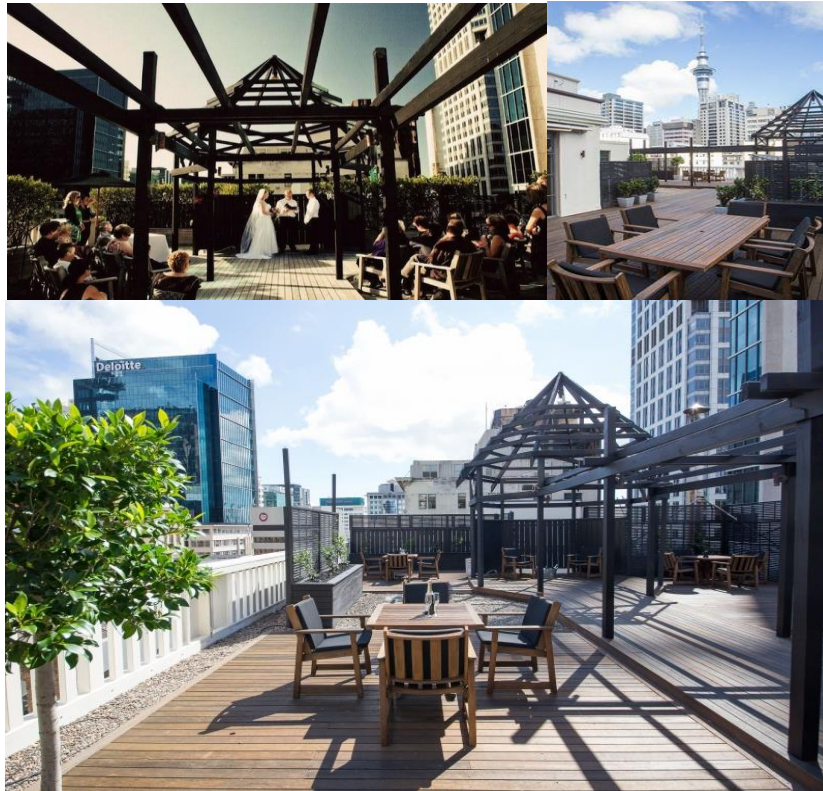

AUCKLAND LAW SOCIETY ROOFTOP 2 Chancery Lane, Auckland Central

CAPACITY

The Rooftop Terrace garden has a capacity of 100 guests.

CATERING

Littlewolf can cater for you, please contact us for your bespoke proposal.

EQUIPMENT

20 Outdoor chairs, 4 tables & 2 gas heaters are available for guest use. The Norman Scheiff room opens onto the terrace. The Stan & Kitty Tong room can be used for storage/catering, and is located near a small kitchen w fridge, freezer and small oven. A small marquee can be erected on the deck.